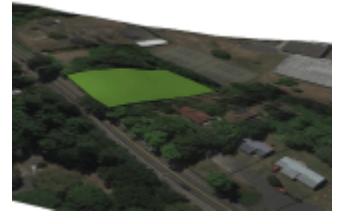

SOLD - OATFIELD RD CLACKAMAS COUNTY

<https://lotsof.land>

\$ 164,000

Excellent development opportunity. One of the last remaining lots to build out in the area, right behind Rex Putnam High School, with some view. The survey is already done, bring your ideas and designs. Zoned R8.5. The lot could potentially support 4 single family homes, or more if doing a...

- Vacant Land
- Clackamas County , OR
- Sold

CALL US NOW

Phone: 503-512-0234

Email: max@lotsof.land

Address: 11918 SE Division St #1059, Portland, OR 97266

BASIC FACTS

Property ID: 8262

Lot size: 31000 sq ft