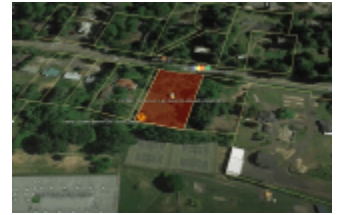

SOLD - OATFIELD RD CLACKAMAS COUNTY

<https://lotsof.land>

\$ 164,000

Excellent development opportunity. One of the last remaining lots to build out in the area, right behind Rex Putnam High School, with some view. The survey is already done, bring your ideas and designs. Zoned R8.5. The lot could potentially support 4 single family homes, or more if doing a...

- Vacant Land
- Clackamas County , OR
- Sold

CALL US NOW

Phone: 503-512-0234

Email: max@lotsof.land

Address: 11918 SE Division St #1059, Portland, OR 97266

BASIC FACTS

Property ID: 8262

Lot size: 31000 sq ft