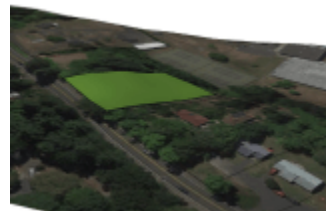

SOLD - OATFIELD RD CLACKAMAS COUNTY

<https://lotsof.land>

\$ 164,000

Excellent development opportunity. One of the last remaining lots to build out in the area, right behind Rex Putnam High School, with some view. The survey is already done, bring your ideas and designs. Zoned R8.5. The lot could potentially support 4 single family homes, or more if doing a...

- Vacant Land
- Clackamas County, OR
- Sold

CALL US NOW

Phone: 503-512-0234

Email: max@lotsof.land

Address: 11918 SE Division St #1059, Portland, OR 97266

BASIC FACTS

Property ID: 8262

Lot size: 31000 sq ft